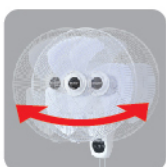

ELECTRIC FAN

WALL

PJ-WA163

16"

PJ-WA181

18"

High quality neck, able to vertically adjust its angle up to 6 levels.

Premium motor with built-in ball bearing increase motor lifespan.

Special design for both front and rear grill to improve safety.

SYNCHRONOUS MOTOR maintains constant horizontal turning rate.

Easy to install, quality screw holds fan and wall together.

- 3 blades propeller produce stronger refreshing wind.
- Able to control speed and swing mode by ropes.
- Powerful airflow up to 3 levels.
- 3 safety system
 - Thermal Fuse, automatically operate to provide protection against faults of overheating.
 - Current Fuse, automatically operate to provide overcurrent protection of an electrical circuit.
 - Flame Retardant plastic, slowdown and stop the spread of fire and reduce its intensity.